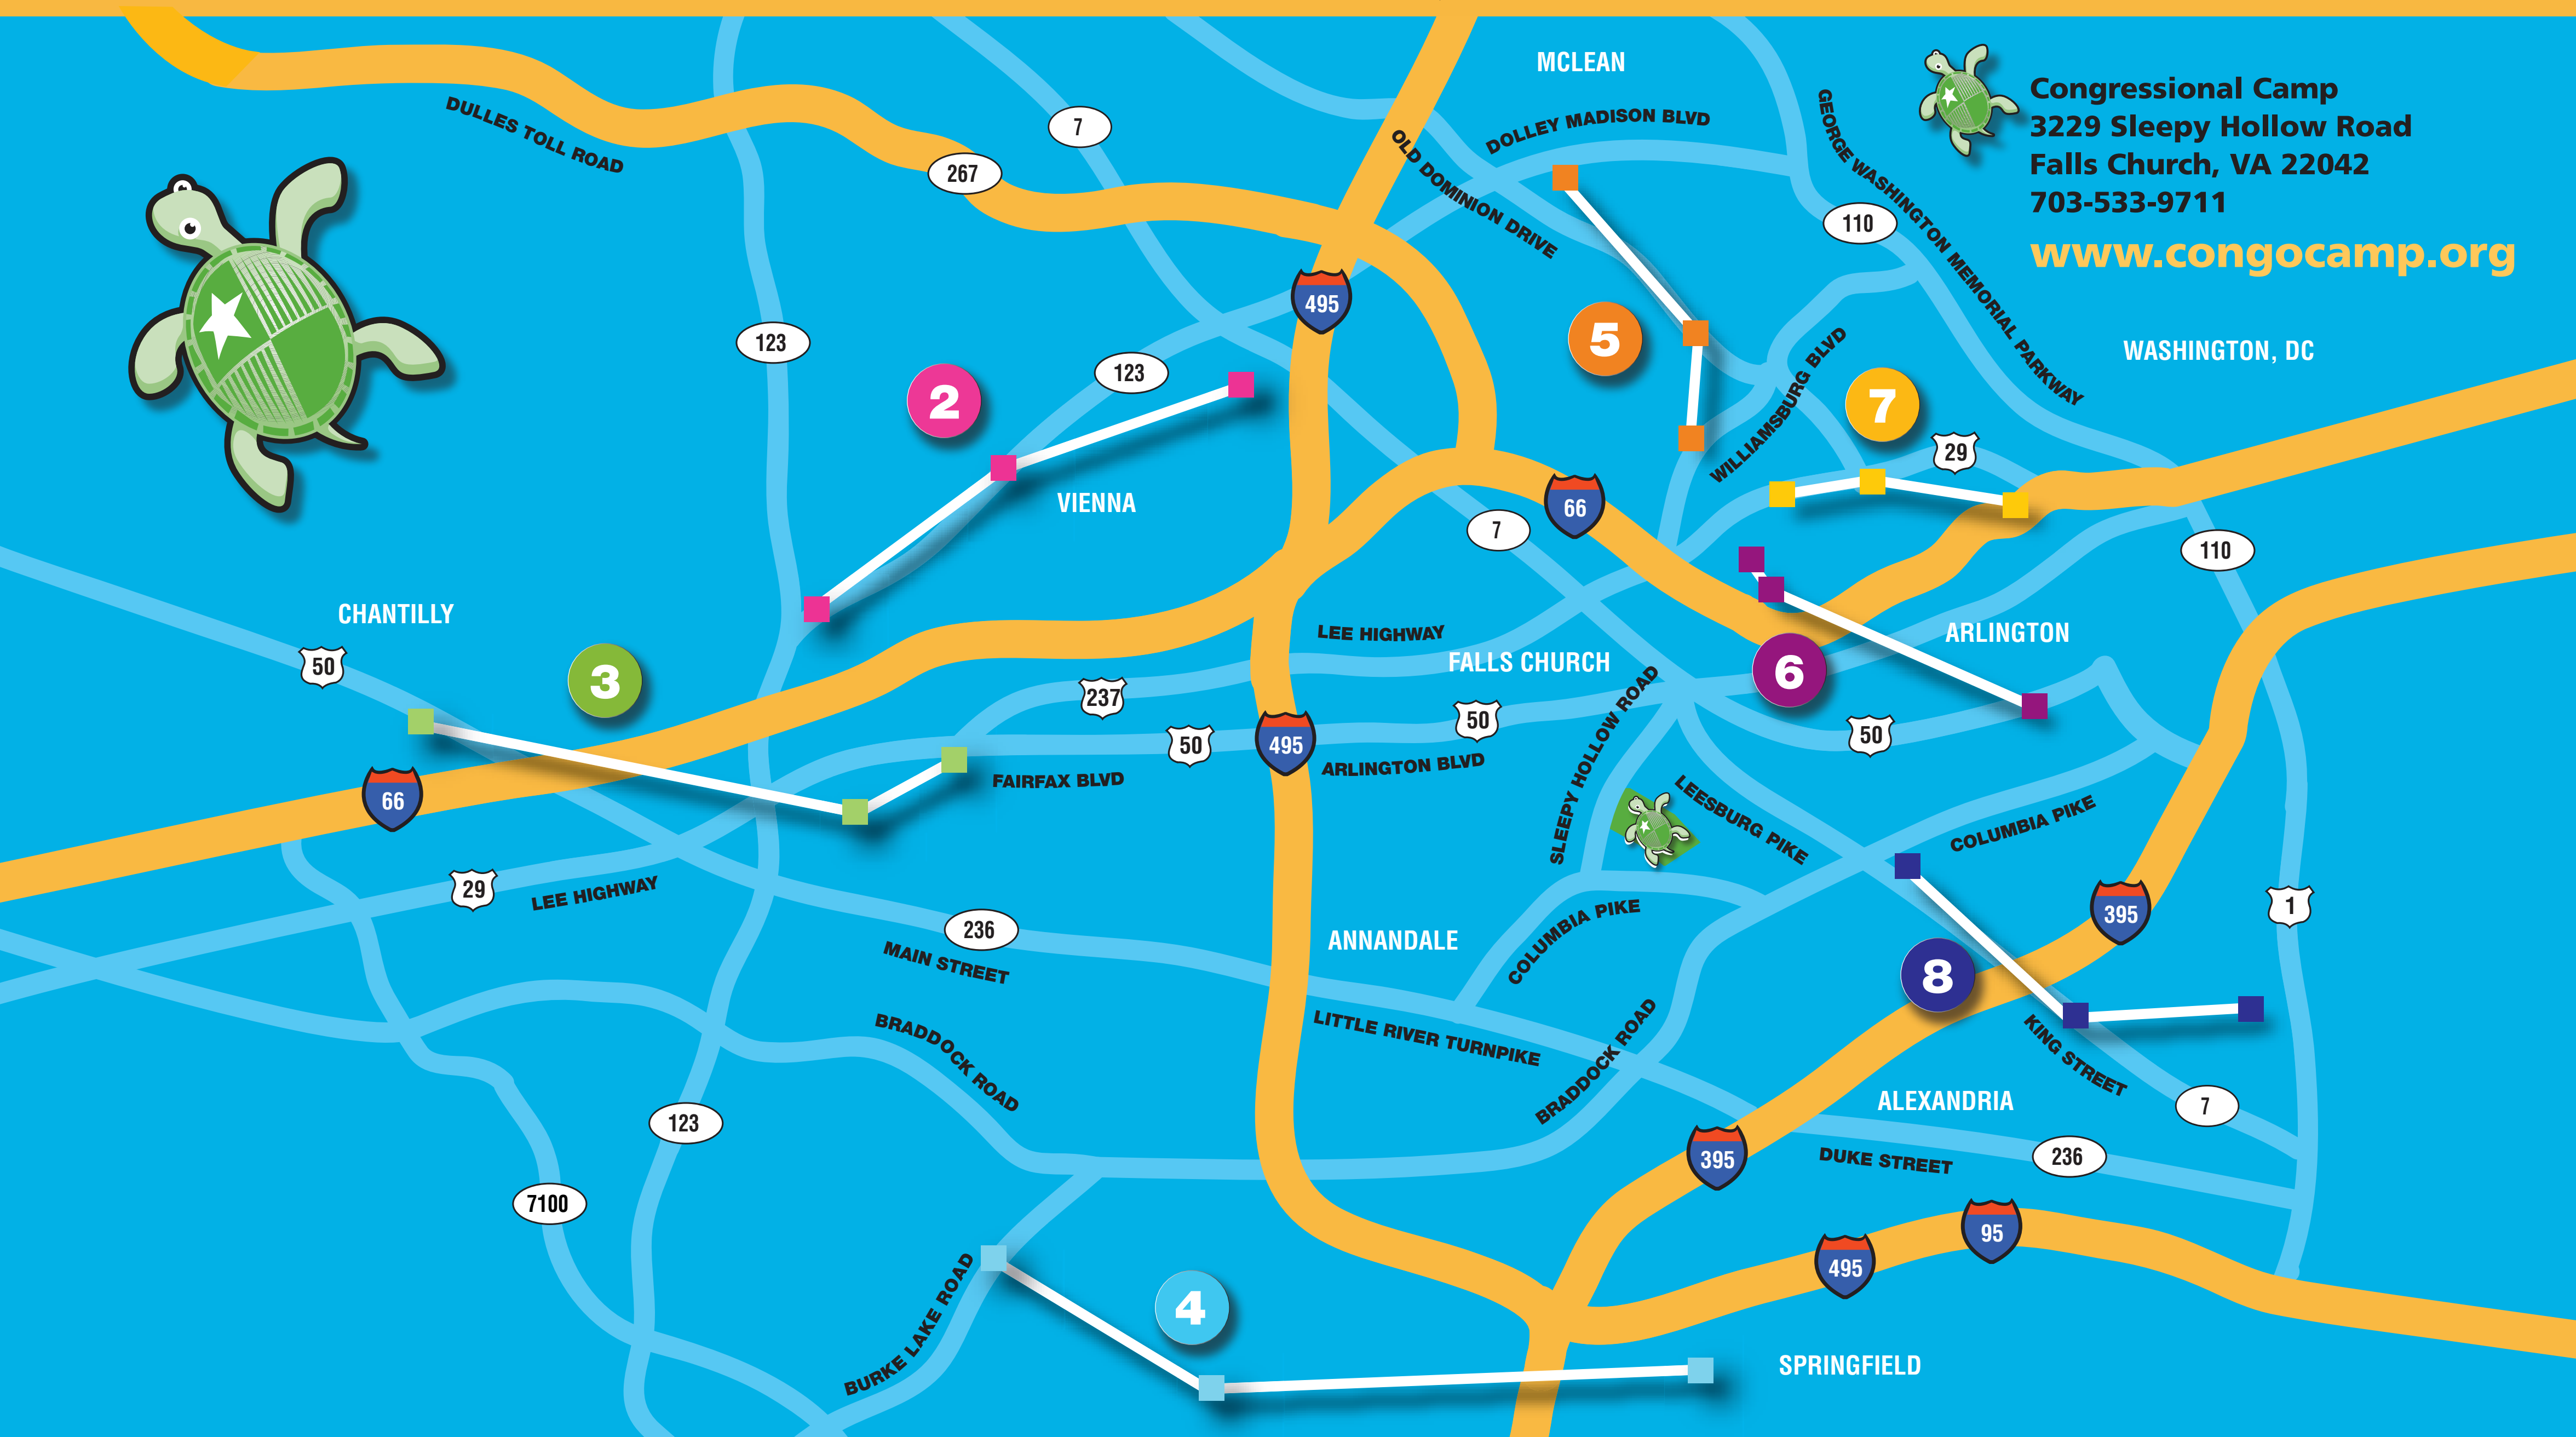

Congressional Camp
3229 Sleepy Hollow Road
Falls Church, VA 22042
703-533-9711

www.congocamp.org