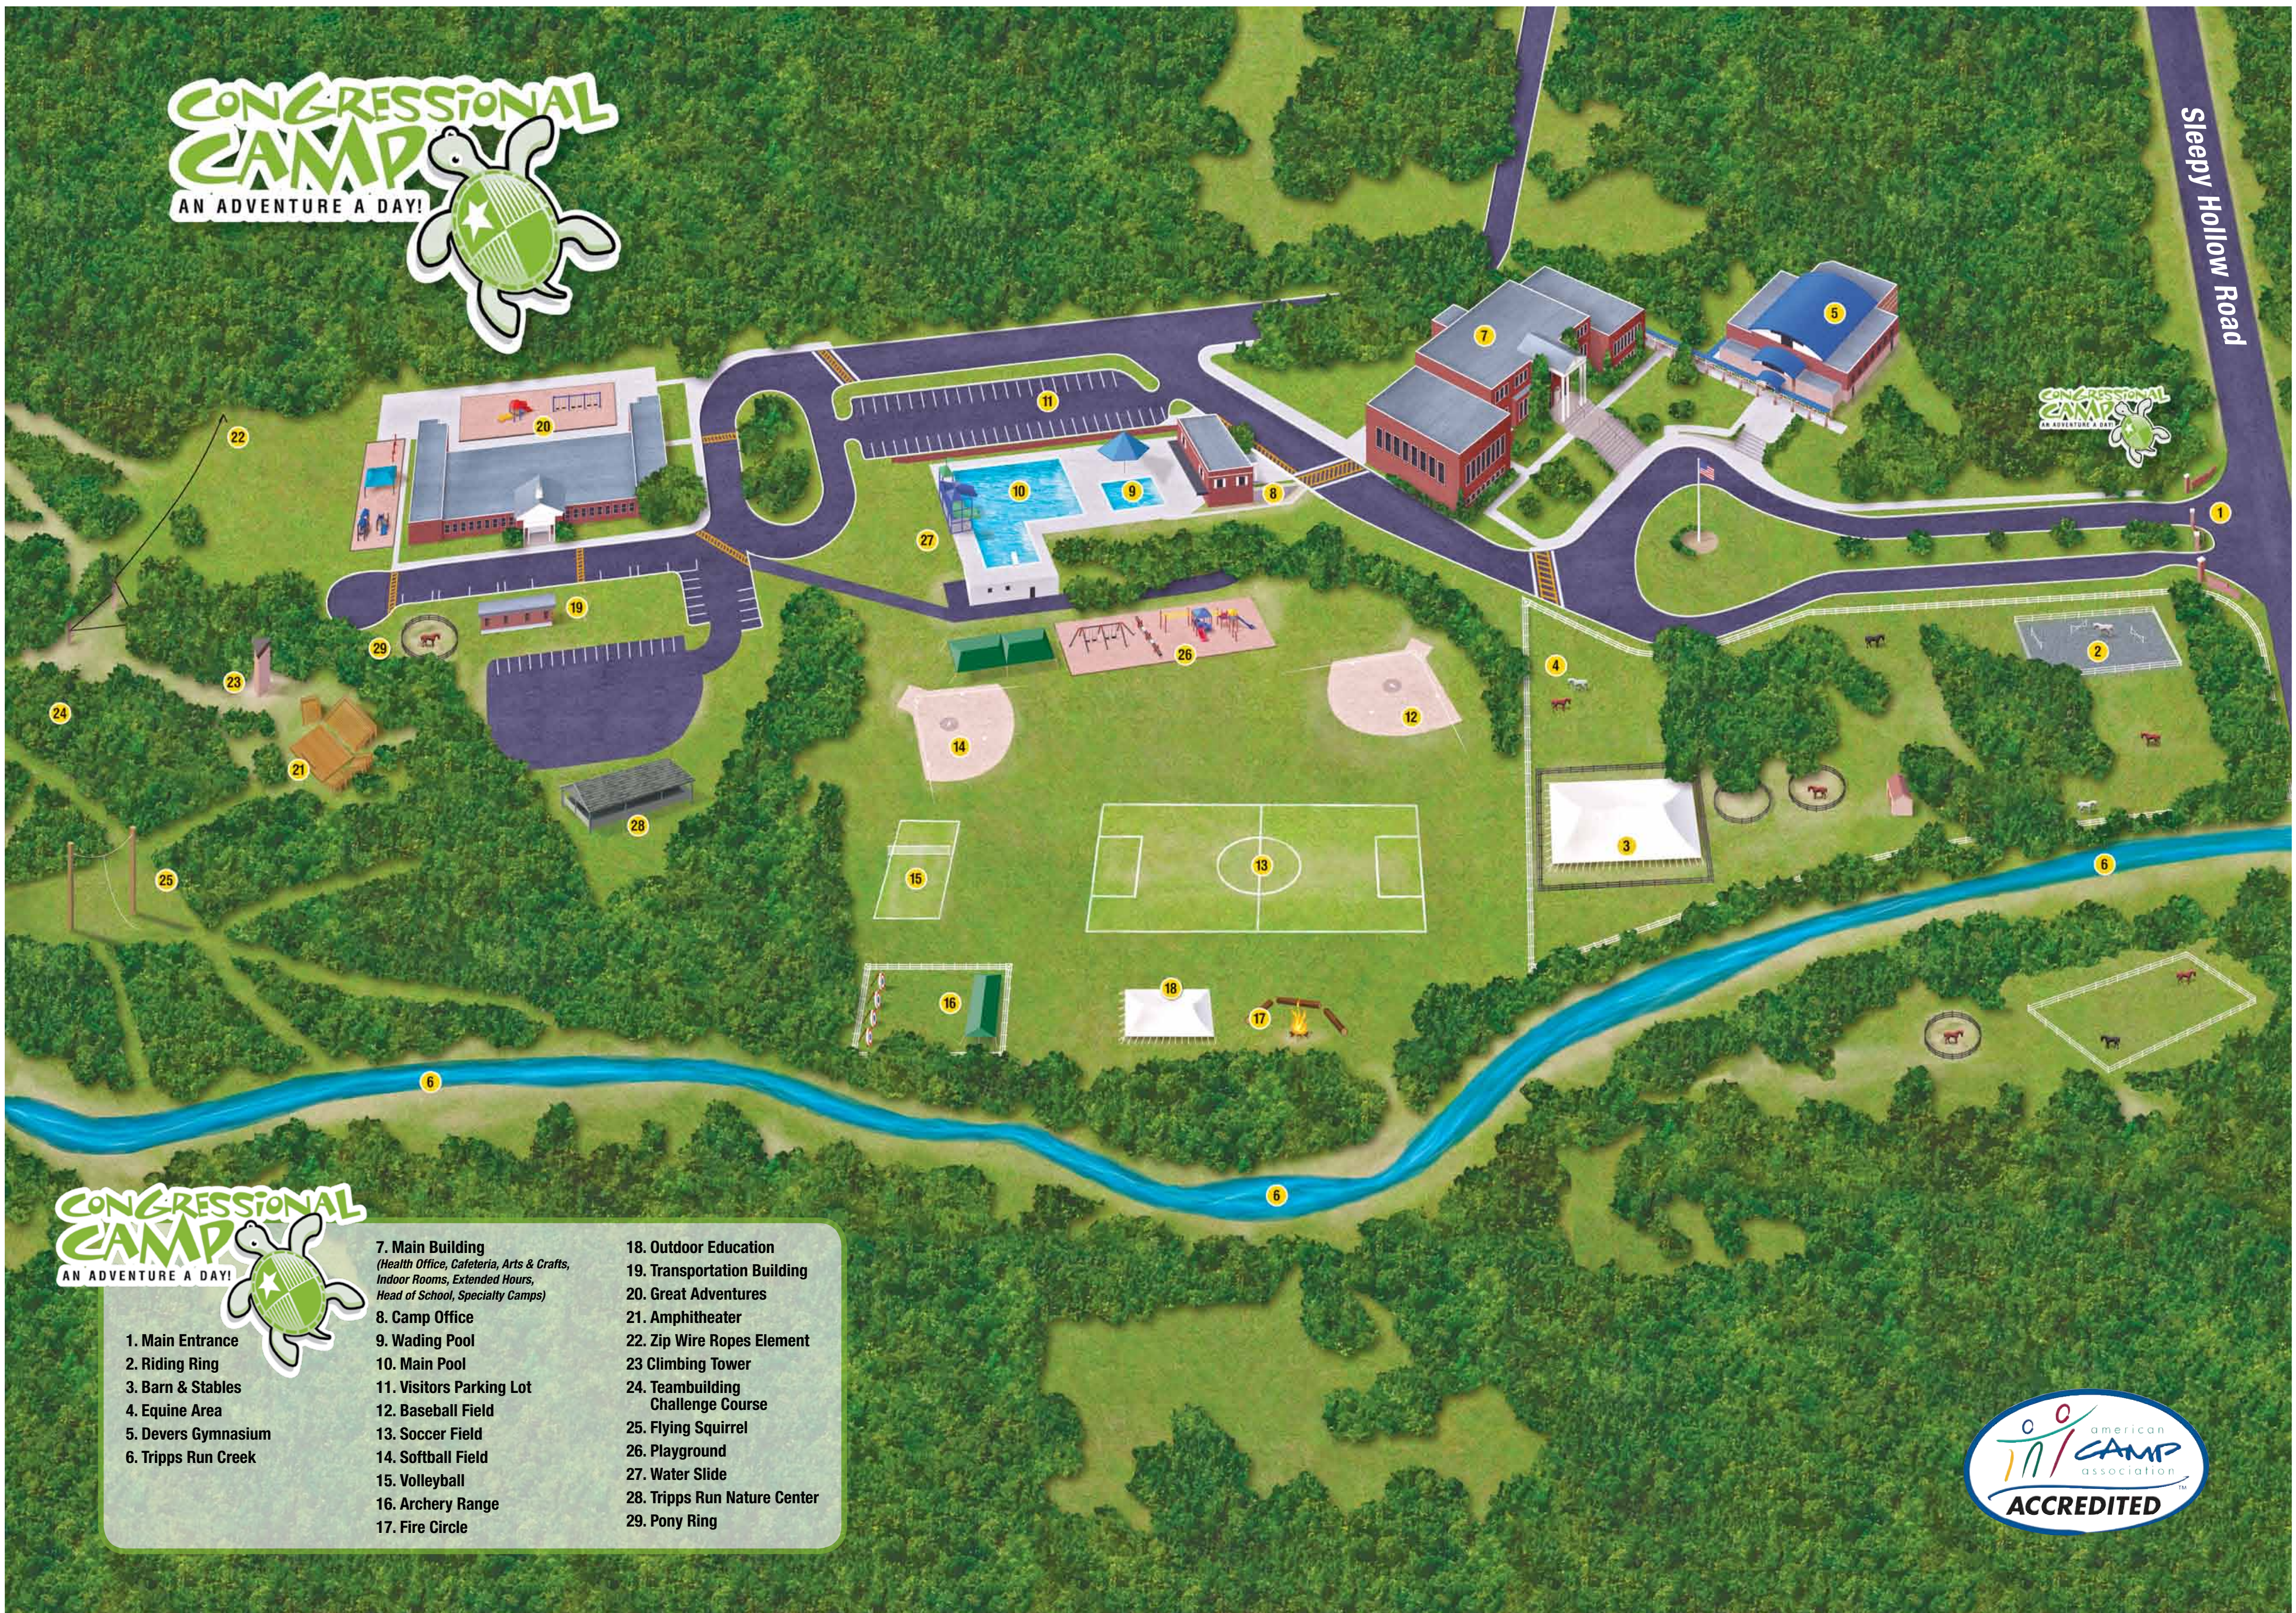

Sleepy Hollow Road

- 1. Main Entrance
- 2. Riding Ring
- 3. Barn & Stables
- 4. Equine Area
- 5. Devers Gymnasium
- 6. Tripps Run Creek

- 7. Main Building  
*(Health Office, Cafeteria, Arts & Crafts, Indoor Rooms, Extended Hours, Head of School, Specialty Camps)*
- 8. Camp Office
- 9. Wading Pool
- 10. Main Pool
- 11. Visitors Parking Lot
- 12. Baseball Field
- 13. Soccer Field
- 14. Softball Field
- 15. Volleyball
- 16. Archery Range
- 17. Fire Circle

- 18. Outdoor Education
- 19. Transportation Building
- 20. Great Adventures
- 21. Amphitheater
- 22. Zip Wire Ropes Element
- 23. Climbing Tower
- 24. Teambuilding Challenge Course
- 25. Flying Squirrel
- 26. Playground
- 27. Water Slide
- 28. Tripps Run Nature Center
- 29. Pony Ring