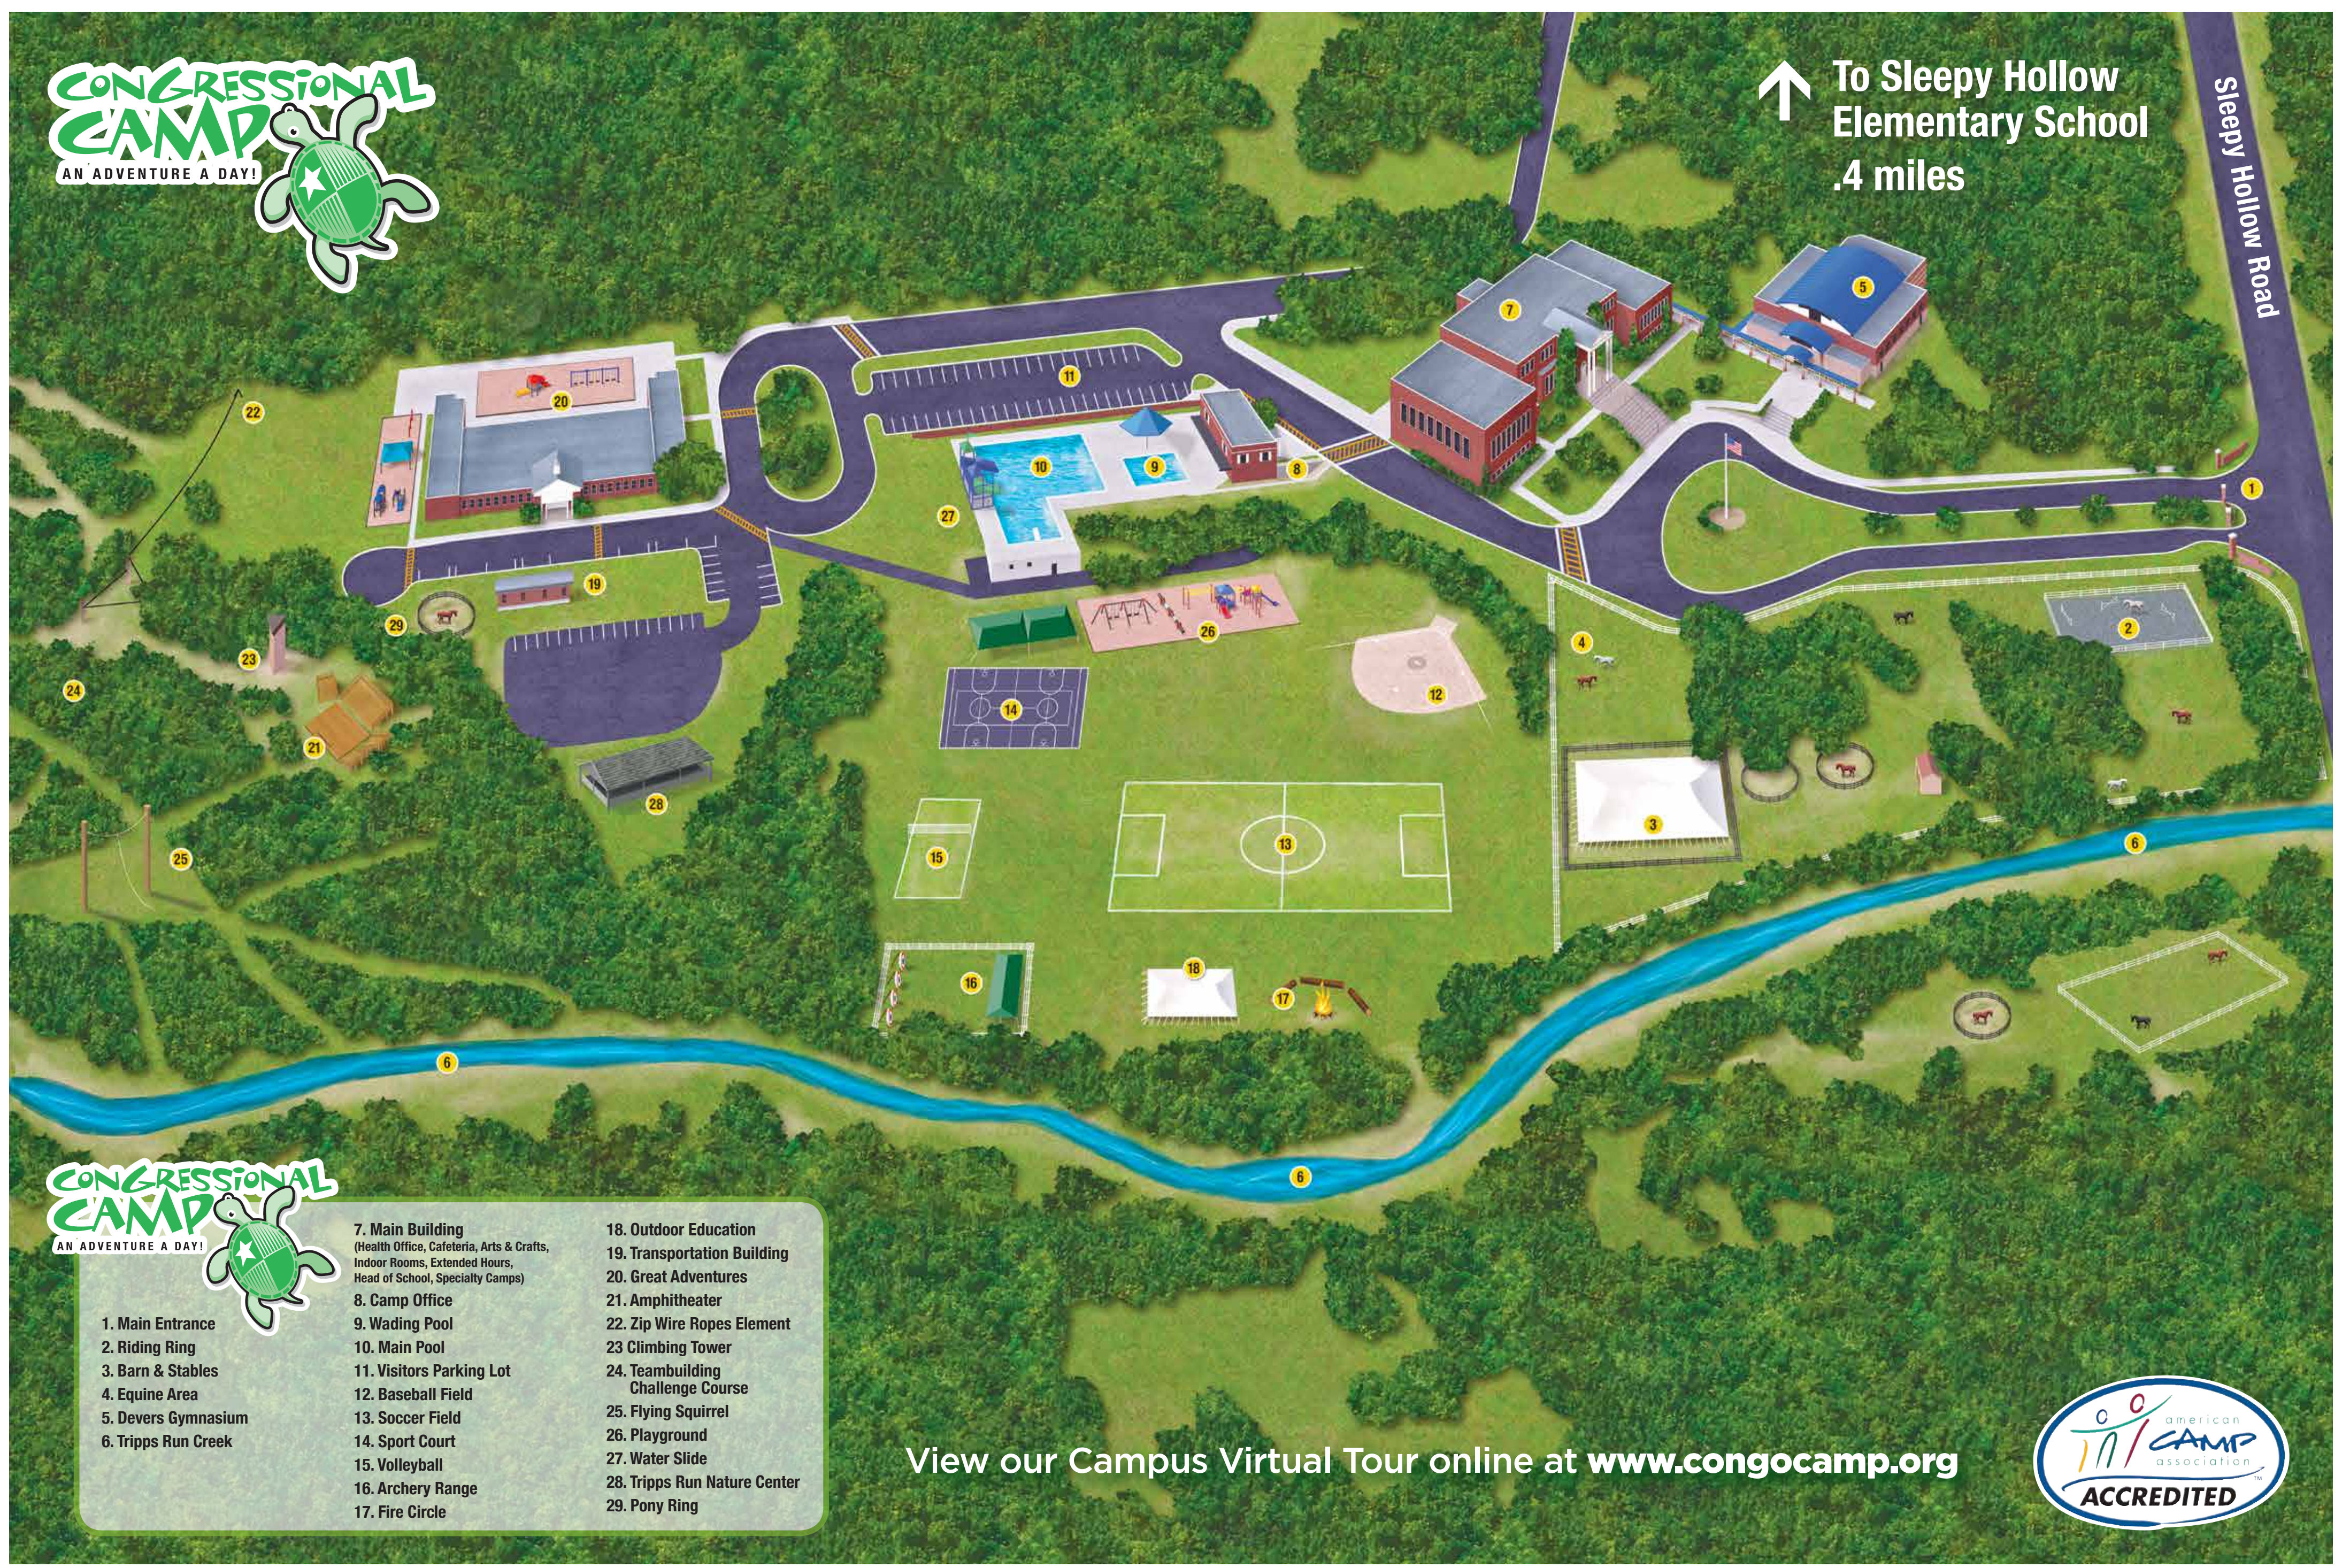

↑ To Sleepy Hollow Elementary School
.4 miles

Sleepy Hollow Road

- | | | |
|---------------------|--|-----------------------------------|
| 1. Main Entrance | 7. Main Building
(Health Office, Cafeteria, Arts & Crafts, Indoor Rooms, Extended Hours, Head of School, Specialty Camps) | 18. Outdoor Education |
| 2. Riding Ring | 8. Camp Office | 19. Transportation Building |
| 3. Barn & Stables | 9. Wading Pool | 20. Great Adventures |
| 4. Equine Area | 10. Main Pool | 21. Amphitheater |
| 5. Devers Gymnasium | 11. Visitors Parking Lot | 22. Zip Wire Ropes Element |
| 6. Tripps Run Creek | 12. Baseball Field | 23. Climbing Tower |
| | 13. Soccer Field | 24. Teambuilding Challenge Course |
| | 14. Sport Court | 25. Flying Squirrel |
| | 15. Volleyball | 26. Playground |
| | 16. Archery Range | 27. Water Slide |
| | 17. Fire Circle | 28. Tripps Run Nature Center |
| | | 29. Pony Ring |

View our Campus Virtual Tour online at www.congocamp.org