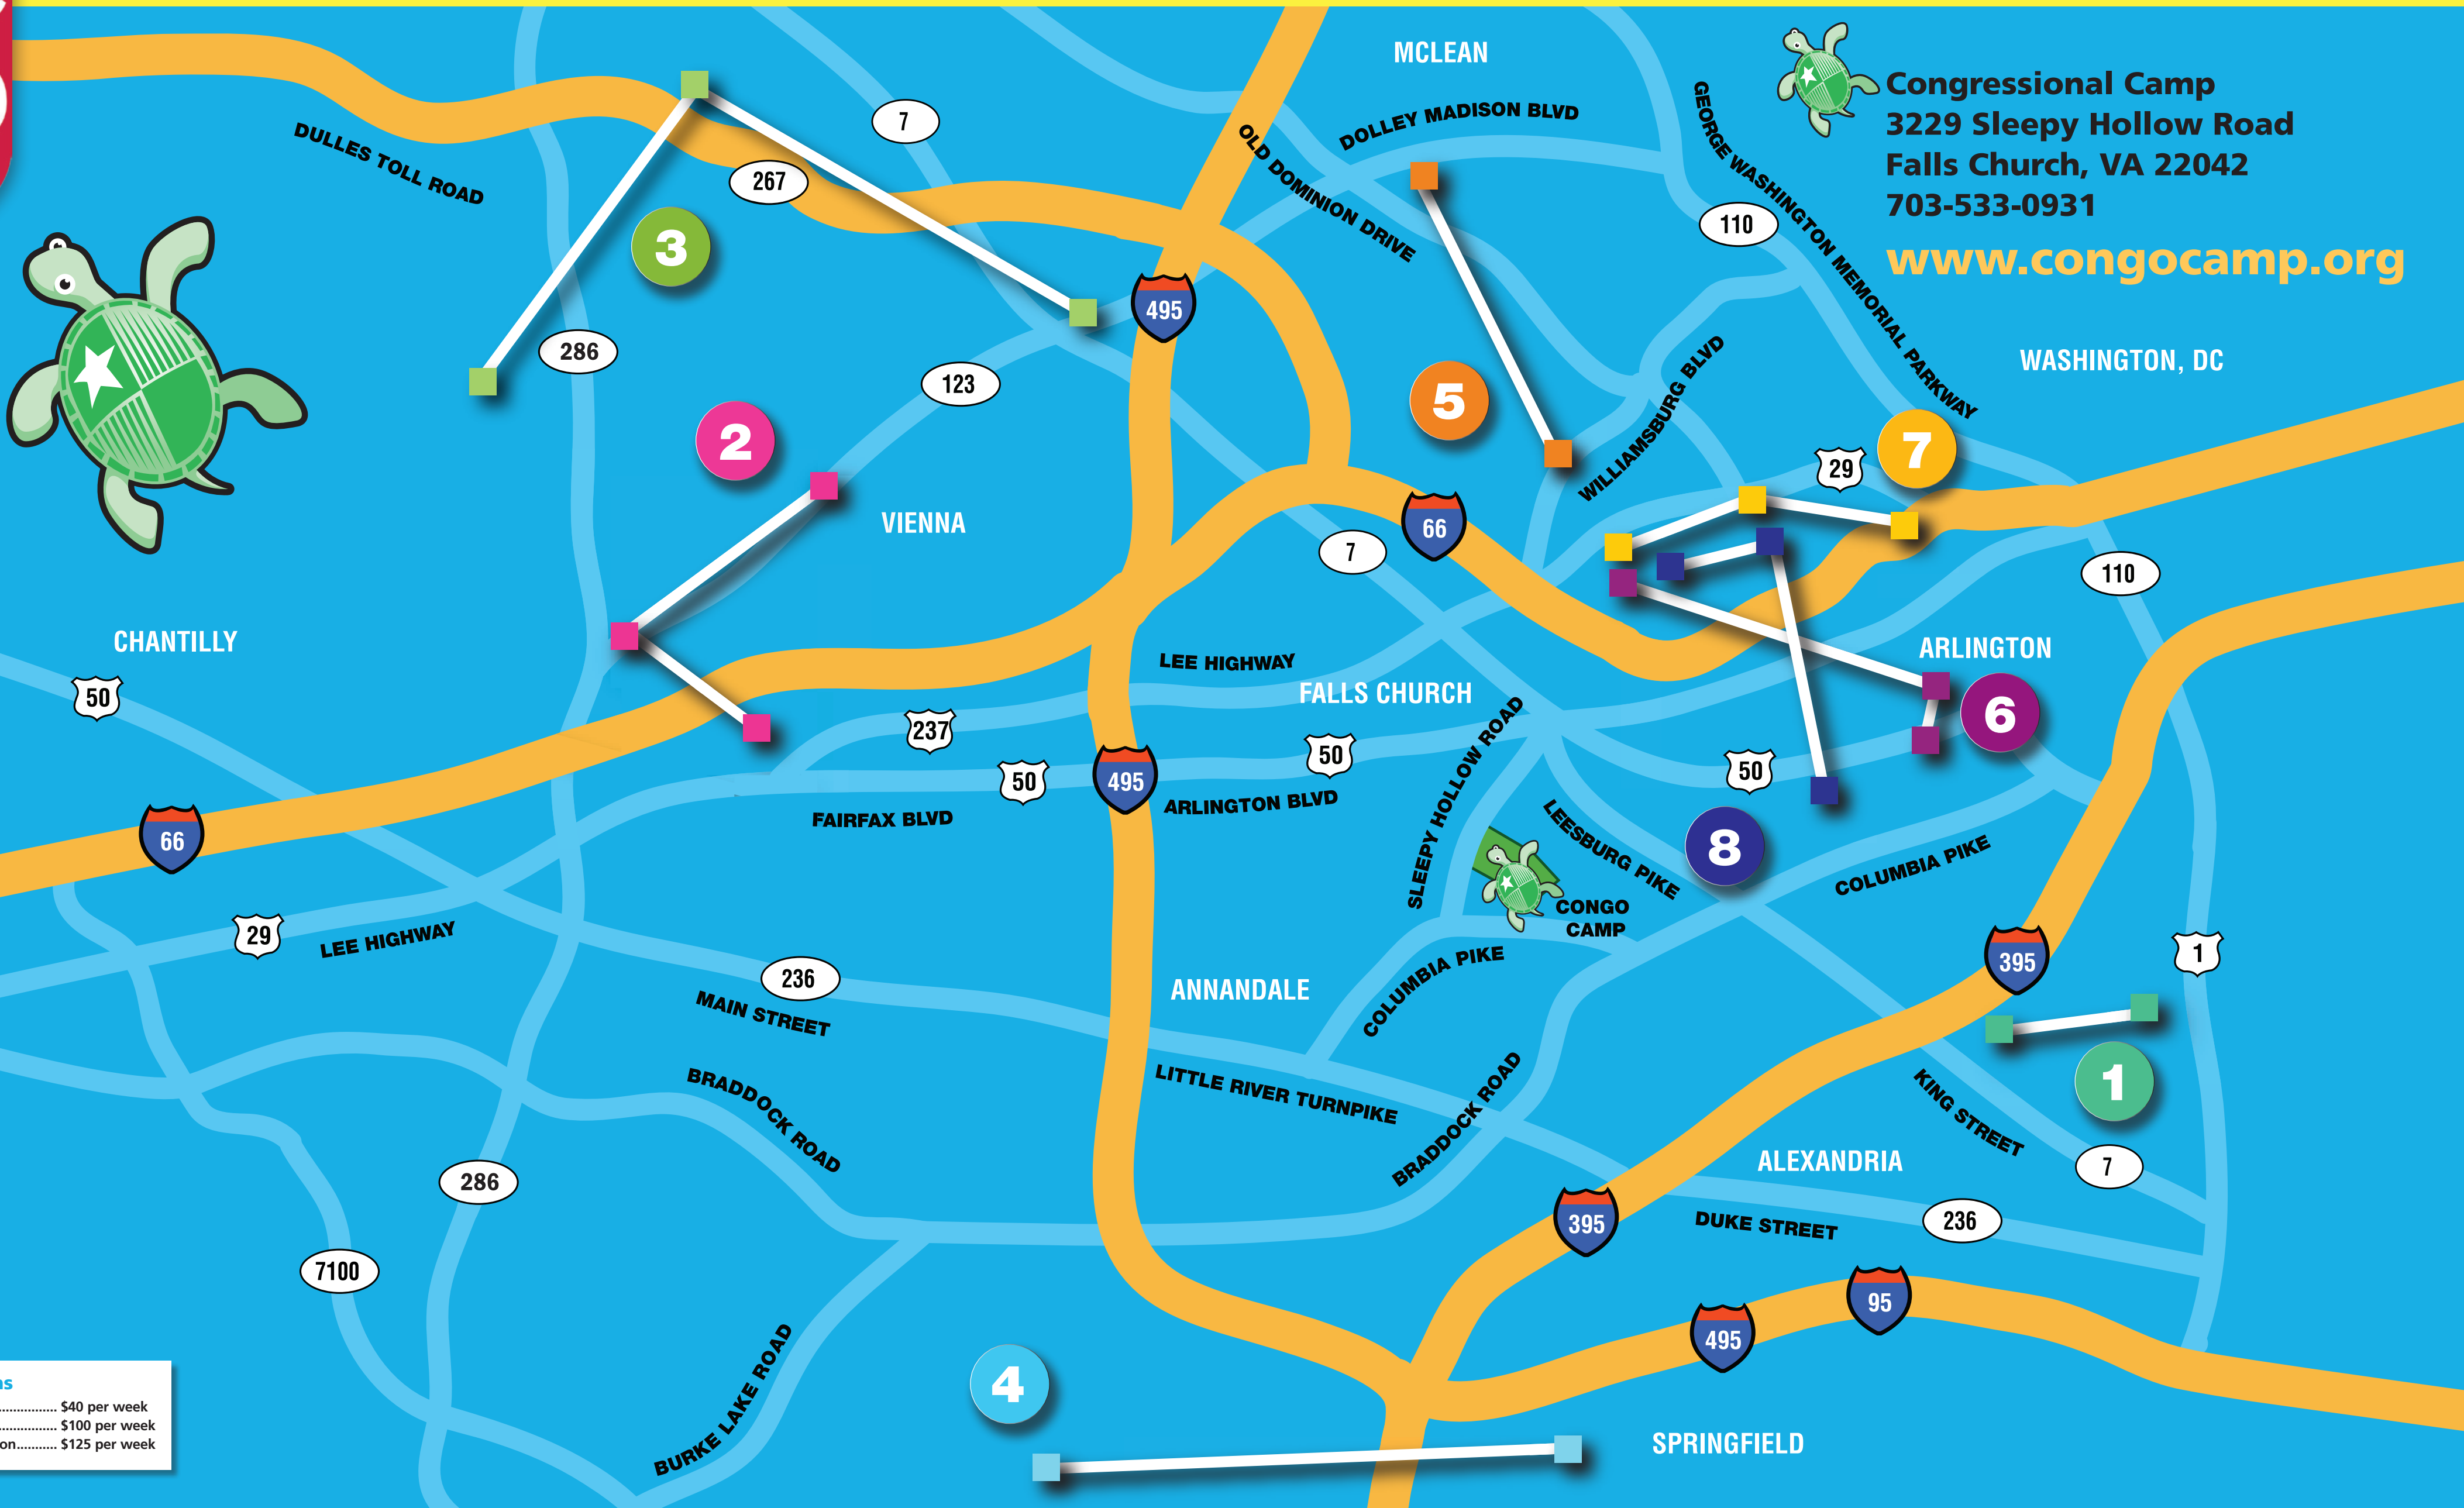

Congressional Camp
3229 Sleepy Hollow Road
Falls Church, VA 22042
703-533-0931

www.congocamp.org