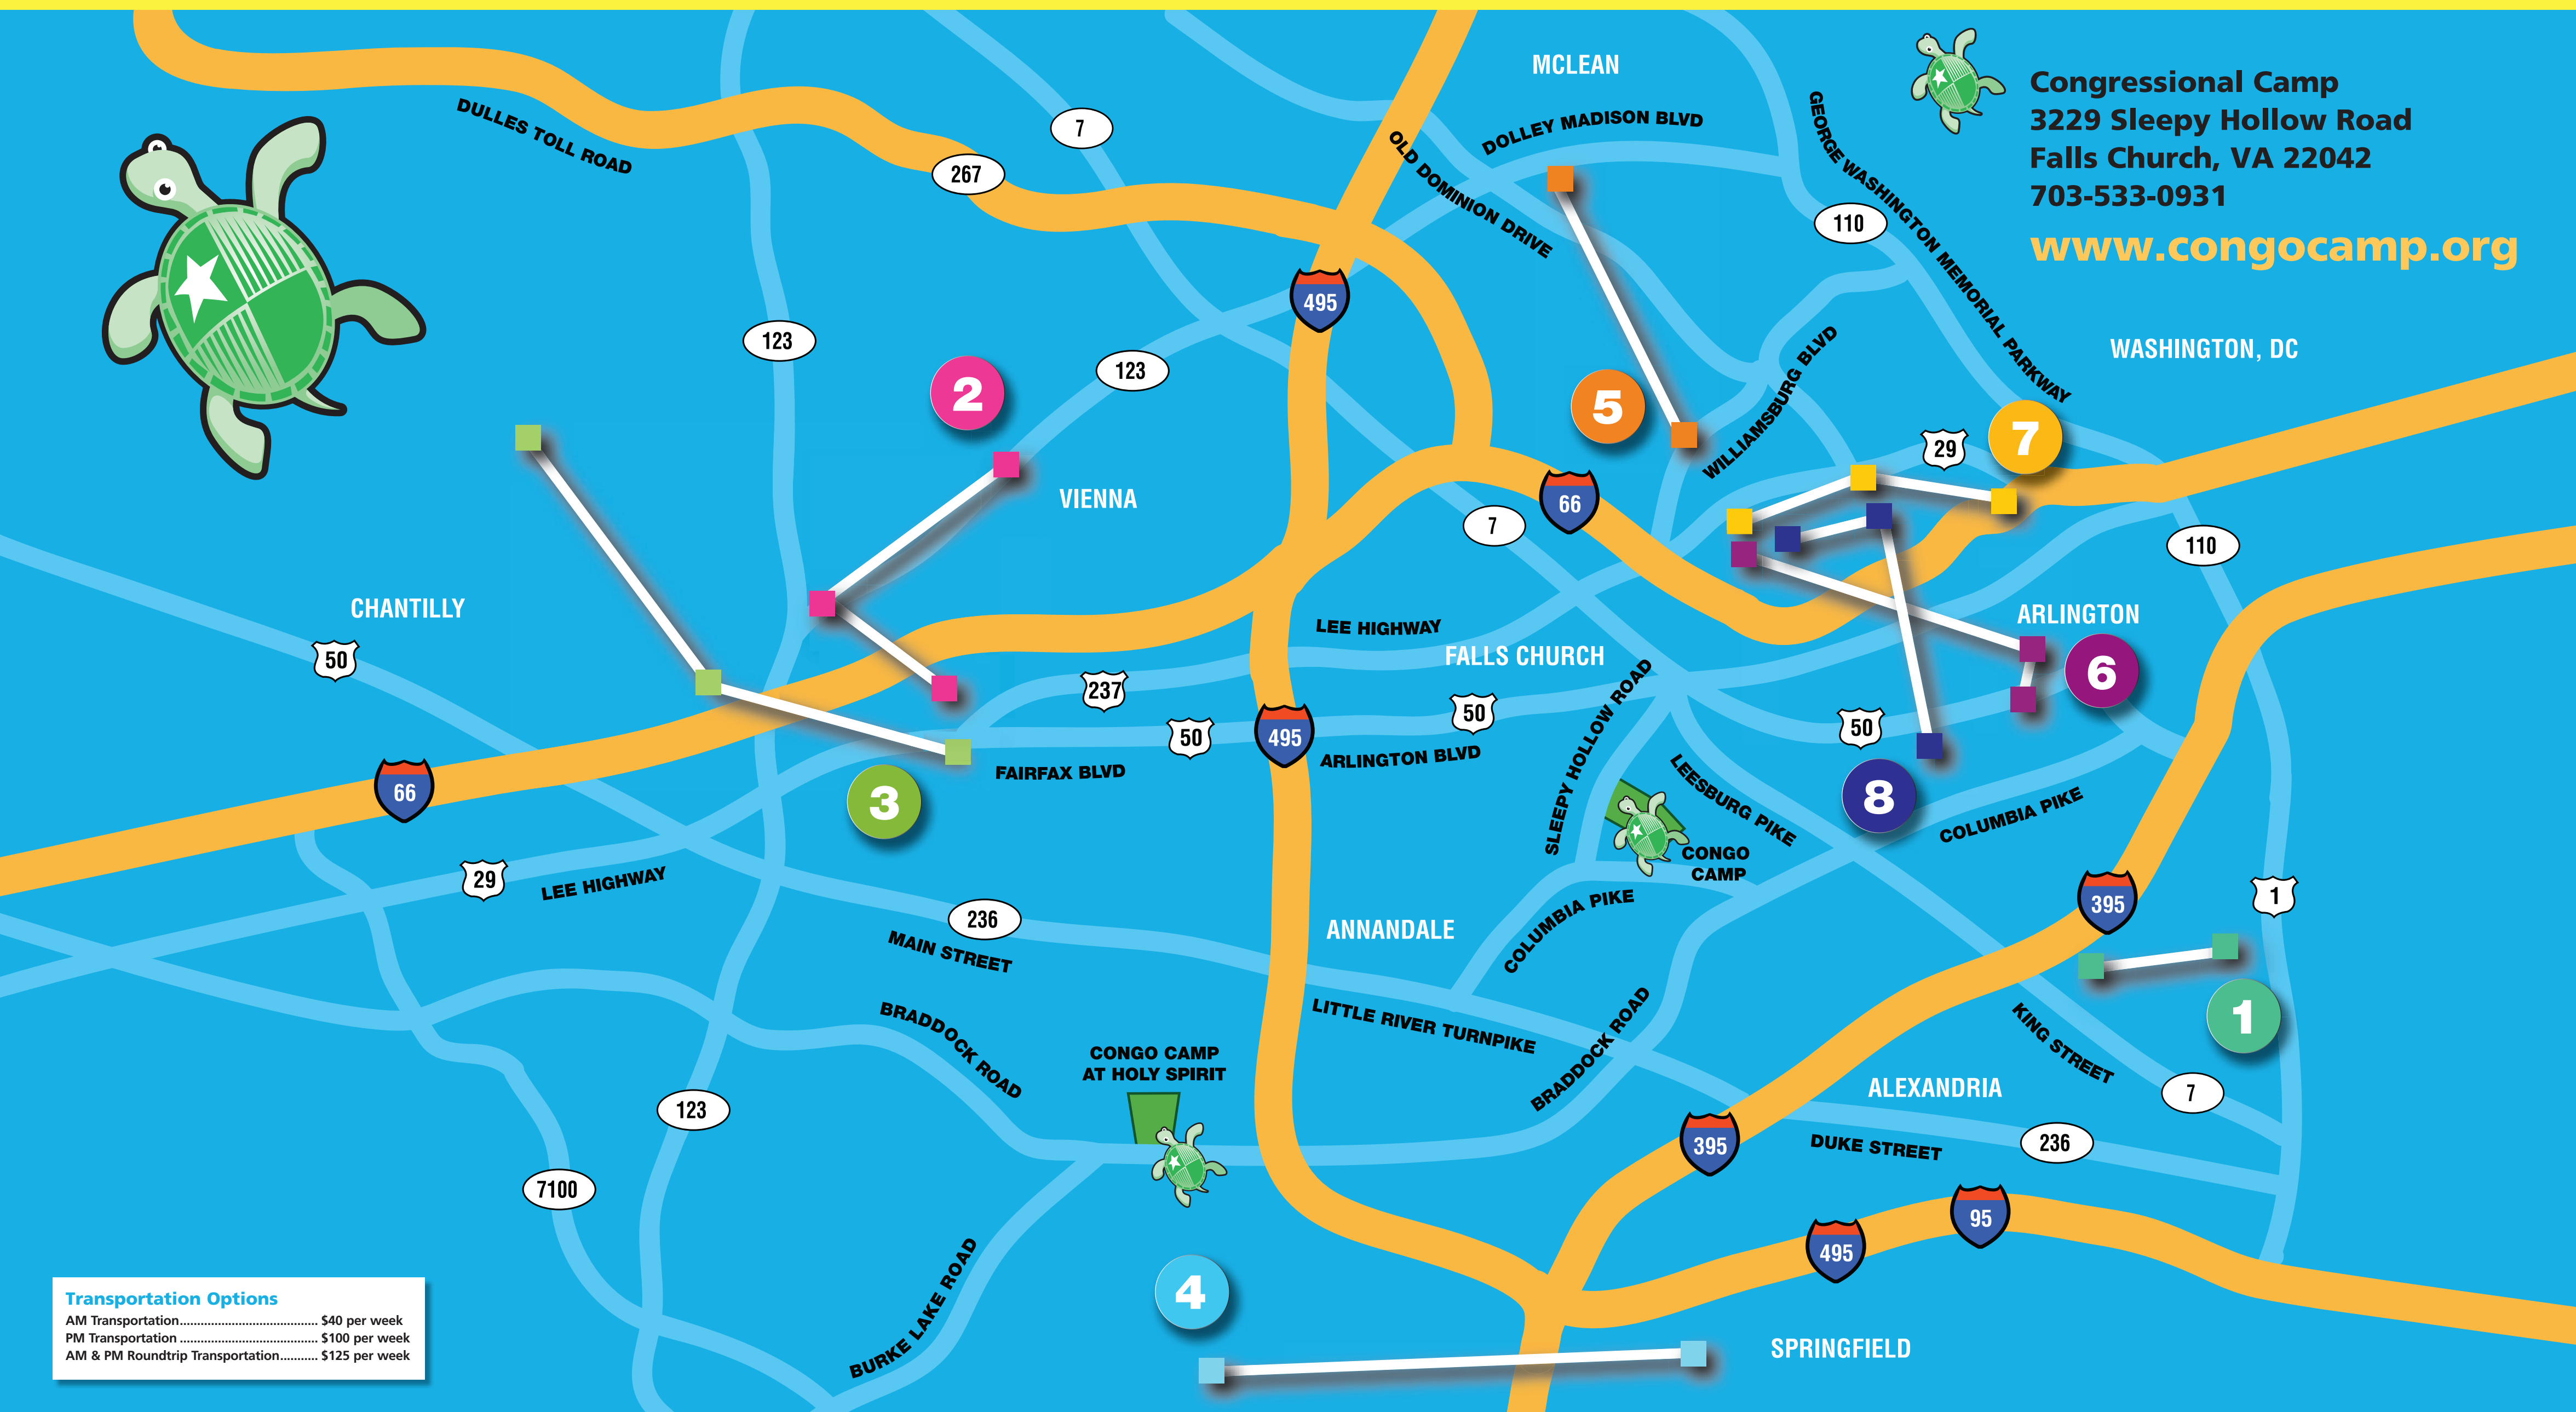

Congressional Camp
3229 Sleepy Hollow Road
Falls Church, VA 22042
703-533-0931

www.congocamp.org